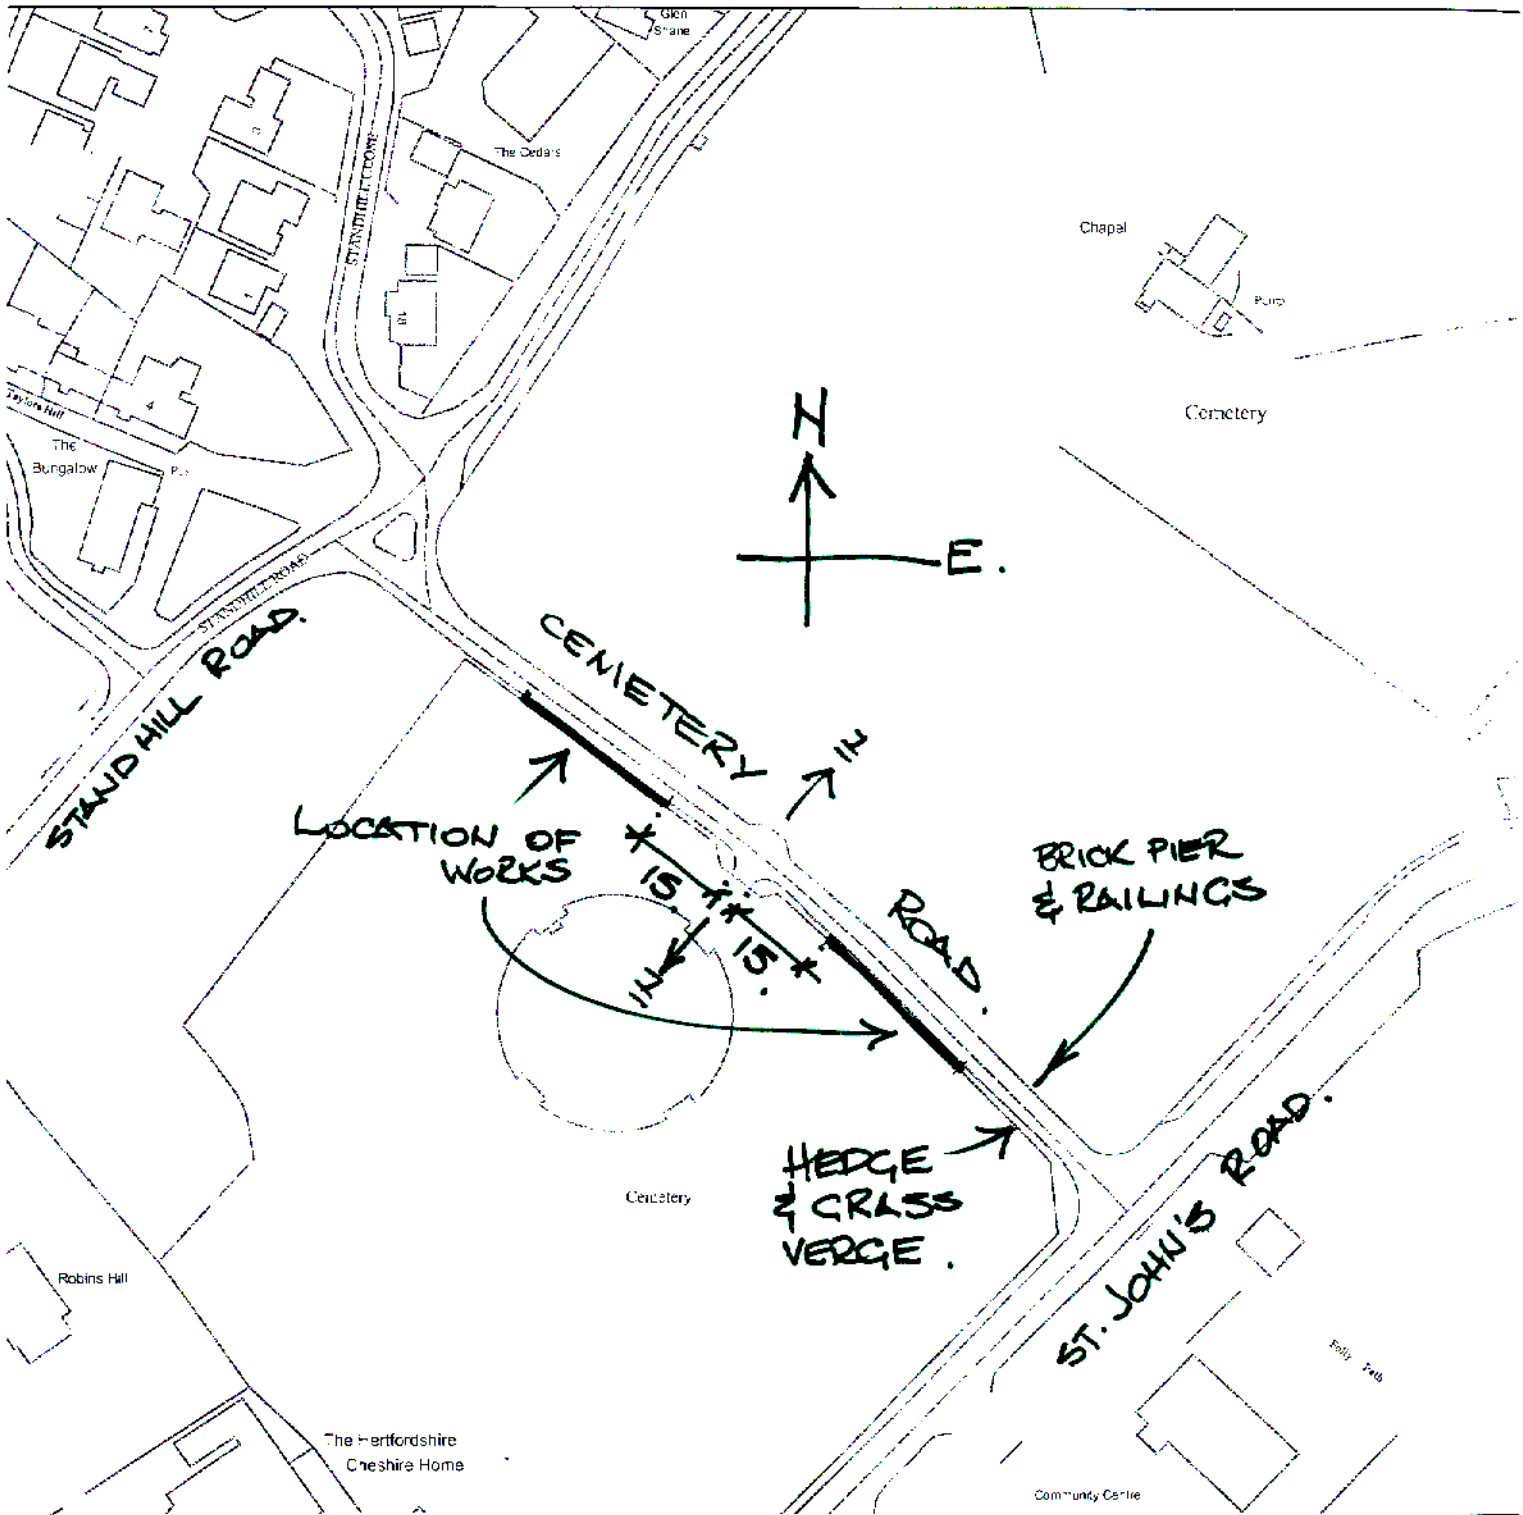

North Hertfordshire District Council
 Council Offices
 Gernon Road, Letchworth
 Hertfordshire, SG6 3JF

TITLE : North Hertfordshire District Council

SCALE: 1:1,250

LOCATION PLAN

CEMETERY ROAD
 PROPOSED LAY-
 BYS
 18/12/09